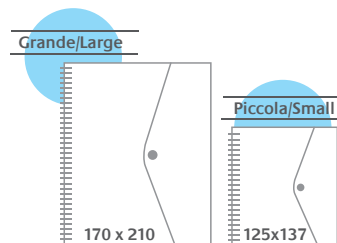

PRENDINOTA
NOTEBOOK

ref. 0021SHO

ref. 0022SHO

Quaderno per appunti con copertina in PPL finitura liscia satinata, spirale in metallo e chiusura a bottone.
All'interno 70 fogli a righe intervallati da tre divisori in PPL di diversi colori con tasca frontale. Disponibile in due formati.

Notebook smooth satin finish PPL cover, metal spiral and button closure. Inside 70 paper sheets and 3 PPL dividers of different colors with frontal pocket. Available in 2 sizes.

ref.	descrizione / description	dim. $\leftarrow$mm$\rightarrow$	col.	8007627... pz/pcs
0021SHO	Grande / large	170x210x13	assortiti/assorted	...002105 20/100
0022SHO	Piccola / Small	125x137x13	assortiti/assorted	...002204 24/96